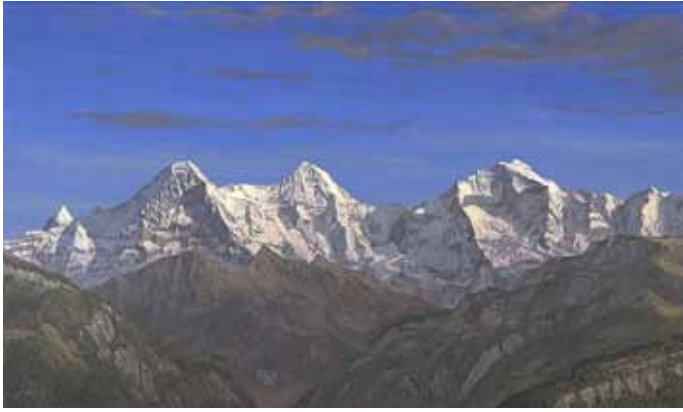

No. 143

Schreckhorn and Snowmelt,
Bachalpsee

Original : 50 x 65 cm

No. 144

Gletscherhorn and Rising Halfmoon

Original : 50 x 65 cm

No. 145

Eiger, Mönch and Jungfrau before
Sundown